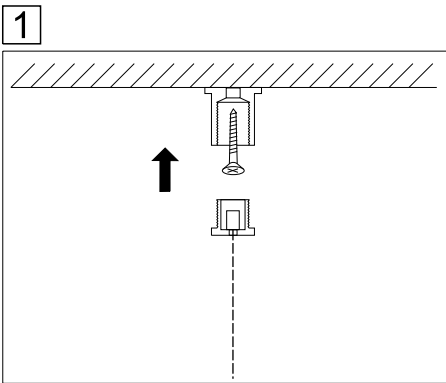

When specifying the on-site mounting equipment, observe the 5-fold safety !!!

Type	L mm	B mm	H mm	A1 mm	A2 mm
serio Q 1200-H LED	1220	1220	106	1160	1160

16032 - 07/2018

INSTRUCTION

serio Q-H LED

lichtwerk
inspired by light