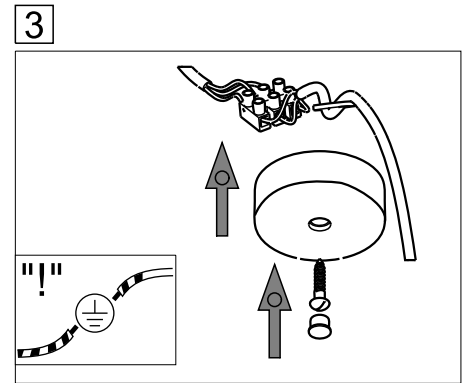

When specifying the on-site mounting equipment, observe the 5-fold safety !!!

Type	L mm	B mm	H mm	A1 mm	A2 mm
serio Q 1200-H LED	1220	1220	106	1160	1160

16032 - 07/2018

INSTRUCTION

serio Q-H LED

lichtwerk
inspired by light

When specifying the on-site mounting equipment, observe the 5-fold safety !!!

Type	L mm	B mm	H mm	A1 mm	A2 mm
serio Q 1200-H LED	1220	1220	106	1160	1160

16032 - 07/2018