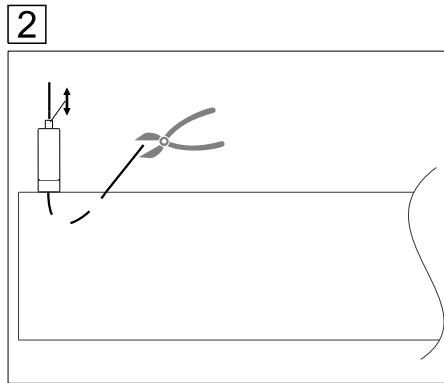

When specifying the on-site mounting equipment, observe the 5-fold safety !!!

Type	L mm	B mm	H mm	A1 mm	A2 mm
serio Q 1200-H LED	1220	1220	106	1160	1160

16032 - 07/2018

INSTRUCTION

serio Q-H LED

lichtwerk
inspired by light