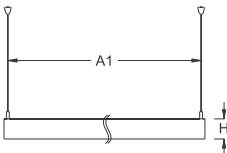

INSTRUCTION

serio Q-H LED

lichtwerk
inspired by light

lichtwerk GmbH
Hellinger Straße 3
D-97486 Königshausen/Bay.
fon +49 9525 9827-0
fax +49 9525 9827-300
www.lichtwerk.de
info@lichtwerk.de

544

Bei der Auswahl der bauseitigen Befestigungsmittel auf die 5-fache Sicherheit achten !!!

When specifying the on-site mounting equipment, observe the 5-fold safety !!!

Type	L mm	B mm	H mm	A1 mm	A2 mm
serio Q 1200-H LED	1220	1220	106	1160	1160

16032 - 07/2018

INSTRUCTION

serio Q-H LED

lichtwerk
inspired by light

lichtwerk GmbH
Hellinger Straße 3
D-97486 Königshausen/Bay.
fon +49 9525 9827-0
fax +49 9525 9827-300
www.lichtwerk.de
info@lichtwerk.de

544

Bei der Auswahl der bauseitigen Befestigungsmittel auf die 5-fache Sicherheit achten !!!

When specifying the on-site mounting equipment, observe the 5-fold safety !!!

Type	L mm	B mm	H mm	A1 mm	A2 mm
serio Q 1200-H LED	1220	1220	106	1160	1160

16032 - 07/2018