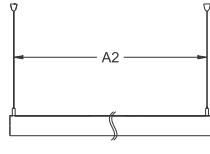

INSTRUCTION

serio Q-H LED

lichtwerk
inspired by light

lichtwerk GmbH
Hellinger Straße 3
D-97486 Königshausen/Bay.
fon +49 9525 9827-0
fax +49 9525 9827-300
www.lichtwerk.de
info@lichtwerk.de

544