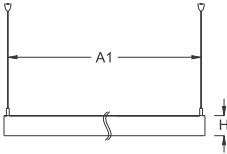

INSTRUCTION

serio Q-H LED

lichtwerk
inspired by light

lichtwerk GmbH
Hellinger Straße 3
D-97486 Königshausen/Bay.
fon +49 9525 9827-0
fax +49 9525 9827-300
www.lichtwerk.de
info@lichtwerk.de

544