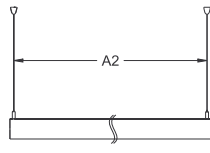

INSTRUCTION

serio Q-H LED

lichtwerk
inspired by light

lichtwerk GmbH
Hellinger Straße 3
D-97486 Königshausen/Bay.
fon +49 9525 9827-0
fax +49 9525 9827-300
www.lichtwerk.de
info@lichtwerk.de

544

Bei der Auswahl der bauseitigen Befestigungsmittel auf die 5-fache Sicherheit achten !!!

When specifying the on-site mounting equipment, observe the 5-fold safety !!!

Type	L mm	B mm	H mm	A1 mm	A2 mm
serio Q 1200-H LED	1220	1220	106	1160	1160

16032 - 07/2018

INSTRUCTION

serio Q-H LED

lichtwerk
inspired by light

lichtwerk GmbH
Hellinger Straße 3
D-97486 Königshausen/Bay.
fon +49 9525 9827-0
fax +49 9525 9827-300
www.lichtwerk.de
info@lichtwerk.de

544

Bei der Auswahl der bauseitigen Befestigungsmittel auf die 5-fache Sicherheit achten !!!

When specifying the on-site mounting equipment, observe the 5-fold safety !!!

Type	L mm	B mm	H mm	A1 mm	A2 mm
serio Q 1200-H LED	1220	1220	106	1160	1160

16032 - 07/2018