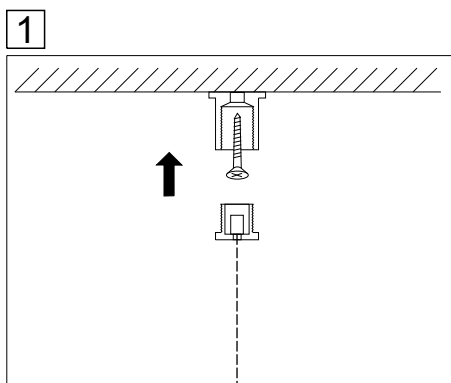

## serio-HIMP LED

lichtwerk  
inspired by light

lichtwerk GmbH  
Hellinger Strasse 3  
D-97486 Königsgberg/Bay.  
fon +49 9525 9827-0  
fax +49 9525 9827-300  
www.lichtwerk.de  
info@lichtwerk.de

543

Type	L mm	B mm	H mm	A1 mm
serio-HIMP/1100 LED	1127	61	106	1025
serio-HIMP/1400 LED	1407	61	106	1305
serio-HIMP/1700 LED	1687	61	106	1585
serio-HIMP/2200 LED	2247	61	106	2145
serio-HIMP/2800 LED	2807	61	106	2705