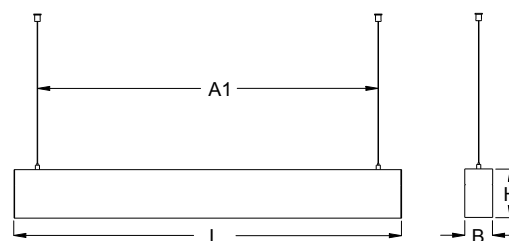

## serio-HIMP LED

lichtwerk  
inspired by light

lichtwerk GmbH  
Hellinger Straße 3  
D-97486 Königsgberg/Bay.  
fon +49 9525 9827-0  
fax +49 9525 9827-300  
www.lichtwerk.de  
info@lichtwerk.de

543

Type	L mm	B mm	H mm	A1 mm
serio-HIMP/1100 LED	1127	61	106	1025
serio-HIMP/1400 LED	1407	61	106	1305
serio-HIMP/1700 LED	1687	61	106	1585
serio-HIMP/2200 LED	2247	61	106	2145
serio-HIMP/2800 LED	2807	61	106	2705