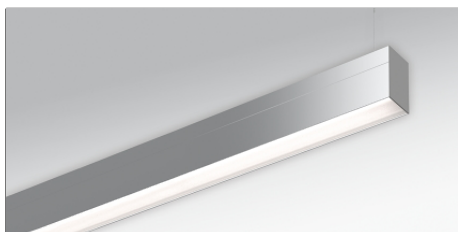

543

Type	L mm	B mm	H mm	A1 mm
serio-HIMP/1100 LED	1127	61	106	1025
serio-HIMP/1400 LED	1407	61	106	1305
serio-HIMP/1700 LED	1687	61	106	1585
serio-HIMP/2200 LED	2247	61	106	2145
serio-HIMP/2800 LED	2807	61	106	2705