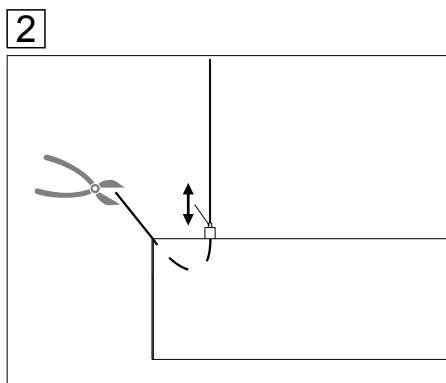

## serio-HIMP LED

lichtwerk  
inspired by light

lichtwerk GmbH  
Hellinger Strasse 3  
D-97486 Königsgberg/Bay.  
fon +49 9525 9827-0  
fax +49 9525 9827-300  
www.lichtwerk.de  
info@lichtwerk.de

543

Type	L mm	B mm	H mm	A1 mm
serio-HIMP/1100 LED	1127	61	106	1025
serio-HIMP/1400 LED	1407	61	106	1305
serio-HIMP/1700 LED	1687	61	106	1585
serio-HIMP/2200 LED	2247	61	106	2145
serio-HIMP/2800 LED	2807	61	106	2705