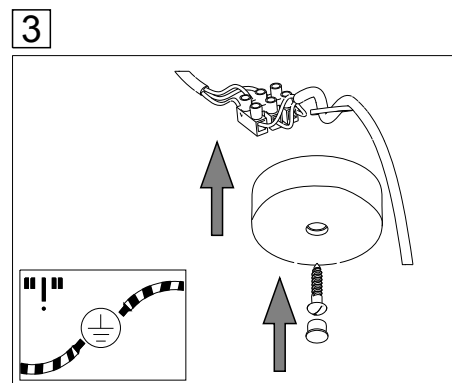

## serio-HIMP LED

lichtwerk  
inspired by light

lichtwerk GmbH  
Hellinger Strasse 3  
D-97486 Königsgberg/Bay.  
fon +49 9525 9827-0  
fax +49 9525 9827-300  
www.lichtwerk.de  
info@lichtwerk.de

543

Type	L mm	B mm	H mm	A1 mm
serio-HIMP/1100 LED	1127	61	106	1025
serio-HIMP/1400 LED	1407	61	106	1305
serio-HIMP/1700 LED	1687	61	106	1585
serio-HIMP/2200 LED	2247	61	106	2145
serio-HIMP/2800 LED	2807	61	106	2705