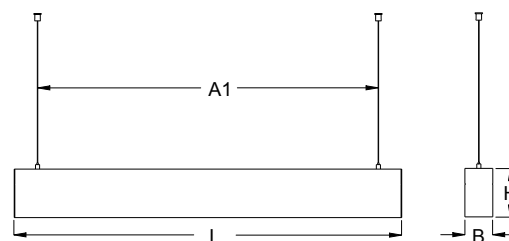

## serio-HIMP LED

lichtwerk  
inspired by light

lichtwerk GmbH  
Hellinger Strasse 3  
D-97486 Königsgberg/Bay.  
fon +49 9525 9827-0  
fax +49 9525 9827-300  
www.lichtwerk.de  
info@lichtwerk.de

543

Type	L mm	B mm	H mm	A1 mm
serio-HIMP/1100 LED	1127	61	106	1025
serio-HIMP/1400 LED	1407	61	106	1305
serio-HIMP/1700 LED	1687	61	106	1585
serio-HIMP/2200 LED	2247	61	106	2145
serio-HIMP/2800 LED	2807	61	106	2705