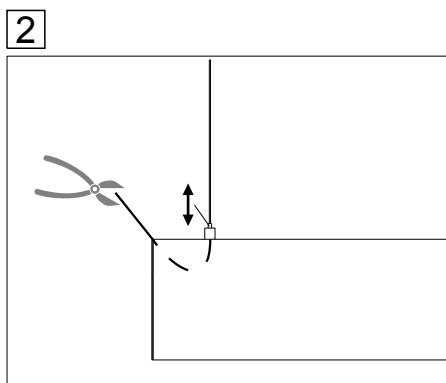

## serio-HIMP LED

lichtwerk  
inspired by light

lichtwerk GmbH  
Hellinger Straße 3  
D-97486 Königsgberg/Bay.  
fon +49 9525 9827-0  
fax +49 9525 9827-300  
www.lichtwerk.de  
info@lichtwerk.de

543

Type	L mm	B mm	H mm	A1 mm
serio-HIMP/1100 LED	1127	61	106	1025
serio-HIMP/1400 LED	1407	61	106	1305
serio-HIMP/1700 LED	1687	61	106	1585
serio-HIMP/2200 LED	2247	61	106	2145
serio-HIMP/2800 LED	2807	61	106	2705