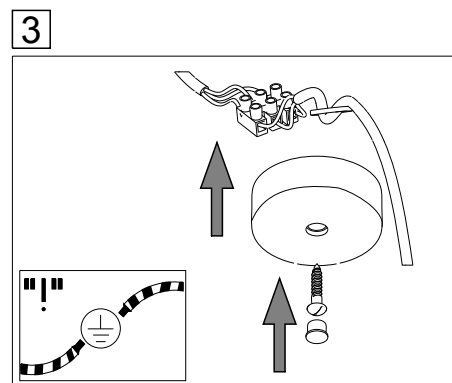

## serio-HIMP LED

lichtwerk  
inspired by light

lichtwerk GmbH  
Hellinger Straße 3  
D-97486 Königsgberg/Bay.  
fon +49 9525 9827-0  
fax +49 9525 9827-300  
www.lichtwerk.de  
info@lichtwerk.de

543

Type	L mm	B mm	H mm	A1 mm
serio-HIMP/1100 LED	1127	61	106	1025
serio-HIMP/1400 LED	1407	61	106	1305
serio-HIMP/1700 LED	1687	61	106	1585
serio-HIMP/2200 LED	2247	61	106	2145
serio-HIMP/2800 LED	2807	61	106	2705