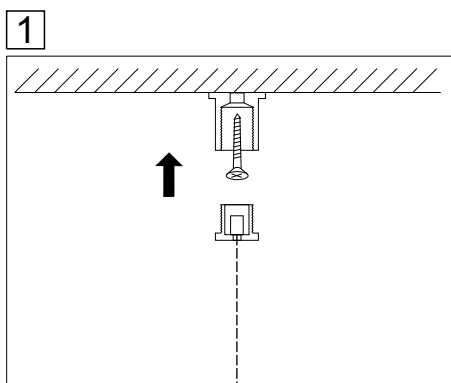

## serio-HIMP LED

lichtwerk  
inspired by light

lichtwerk GmbH  
Hellinger Straße 3  
D-97486 Königsgberg/Bay.  
fon +49 9525 9827-0  
fax +49 9525 9827-300  
www.lichtwerk.de  
info@lichtwerk.de

543

Type	L mm	B mm	H mm	A1 mm
serio-HIMP/1100 LED	1127	61	106	1025
serio-HIMP/1400 LED	1407	61	106	1305
serio-HIMP/1700 LED	1687	61	106	1585
serio-HIMP/2200 LED	2247	61	106	2145
serio-HIMP/2800 LED	2807	61	106	2705