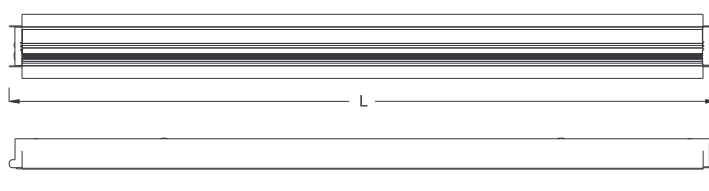

INSTRUCTION

micro-EFAT LED

732

733

lichtwerk
inspired by light

lichtwerk GmbH
Hellinger Straße 3
D-97486 Königsberg/Bay.
fon +49 9525 9827-0
fax +49 9525 9827-300
www.lichtwerk.de
info@lichtwerk.de