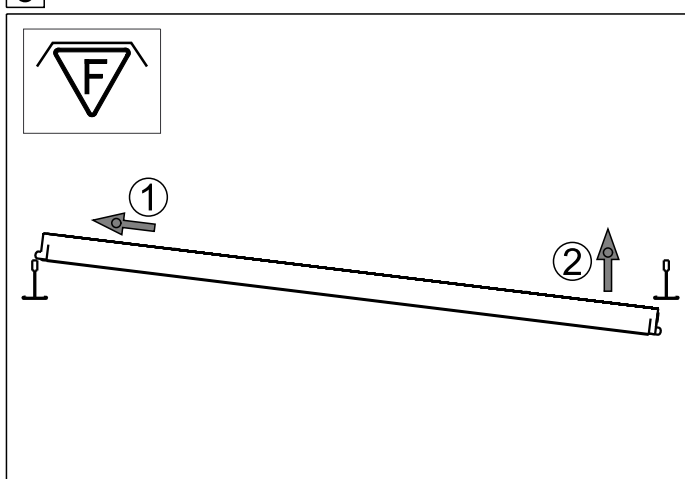

Type	L mm	B mm	H mm	e	SB
micro-EFAT LED	623	57	27	625x625	60 36
micro-EFAT/6 LED	598	57	27	600x600	60 36

e = min 60mm

1

2

3

4

5

6