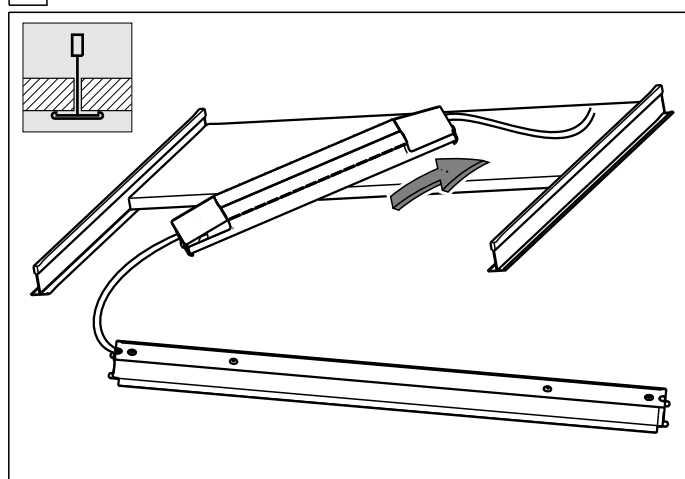

Type	L mm	B mm	H mm	e	SB
micro-EFAT LED	623	57	27	625x625	60 36
micro-EFAT/6 LED	598	57	27	600x600	60 36

e = min 60mm

1

2

3

4

5

6