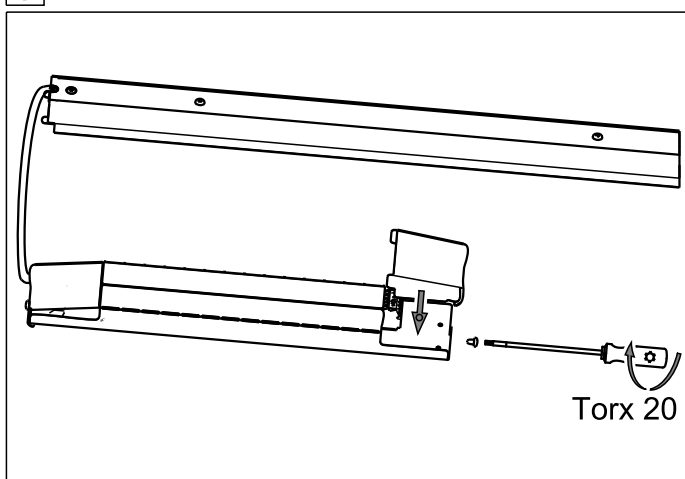

Type	L mm	B mm	H mm	e	SB
micro-EFAT LED	623	57	27	625x625	60 36
micro-EFAT/6 LED	598	57	27	600x600	60 36

e = min 60mm

1

2

3

4

5

6