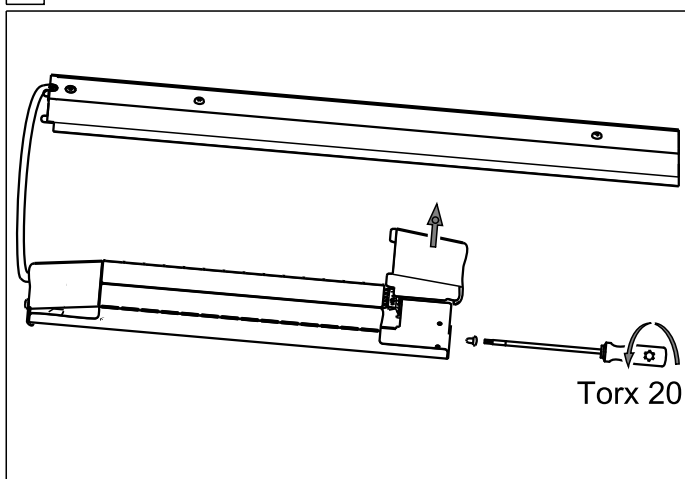

Type	L mm	B mm	H mm	e	SB
micro-EFAT LED	623	57	27	625x625	60 36
micro-EFAT/6 LED	598	57	27	600x600	60 36

e = min 60mm

1

2

3

4

5

6