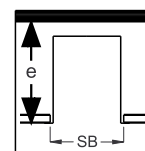

Type	L mm	B mm	H mm	e	SB
micro-EFAT LED	623	57	27	625x625	60 36
micro-EFAT/6 LED	598	57	27	600x600	60 36

e = min 60mm

1

2

3

4

5

6