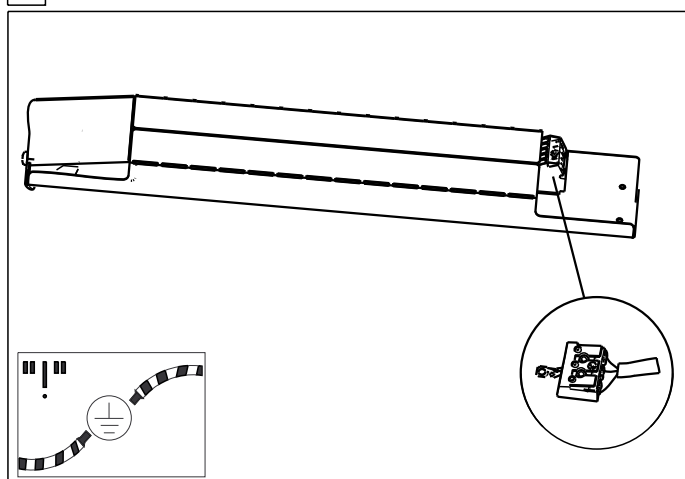

Type	L mm	B mm	H mm	e	SB
micro-EFAT LED	623	57	27	625x625	60 36
micro-EFAT/6 LED	598	57	27	600x600	60 36

e = min 60mm

1

2

3

4

5

6