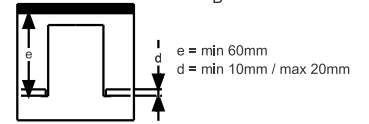

Type	L mm	B mm	H mm	⚡	e
micro-EFA/0800 LED	876	110	57	856 x 100	60
micro-EFA/1100 LED	1157	110	57	1137 x 100	60
micro-EFA/1400 LED	1438	110	57	1418 x 100	60

continuous run:

opening by deinstallation: