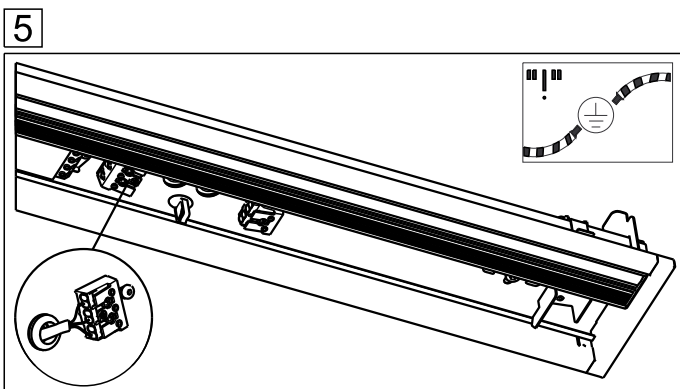

Type	L mm	B mm	H mm	⚡	e
micro-EFA/0800 LED	876	110	57	856 x 100	60
micro-EFA/1100 LED	1157	110	57	1137 x 100	60
micro-EFA/1400 LED	1438	110	57	1418 x 100	60

continuous run:

opening by deinstallation: