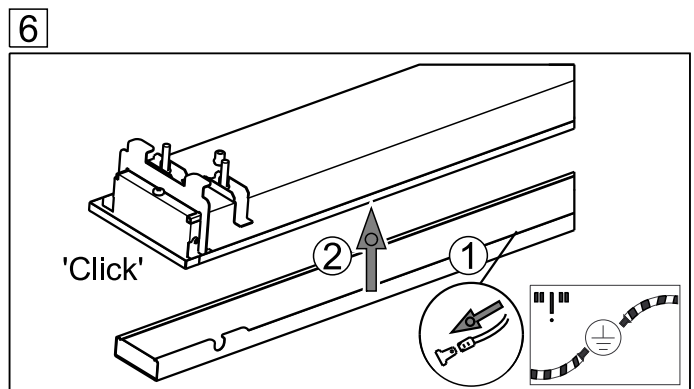

Type	L mm	B mm	H mm	⚡	e
micro-EFA/0800 LED	876	110	57	856 x 100	60
micro-EFA/1100 LED	1157	110	57	1137 x 100	60
micro-EFA/1400 LED	1438	110	57	1418 x 100	60

continuous run:

opening by deinstallation: