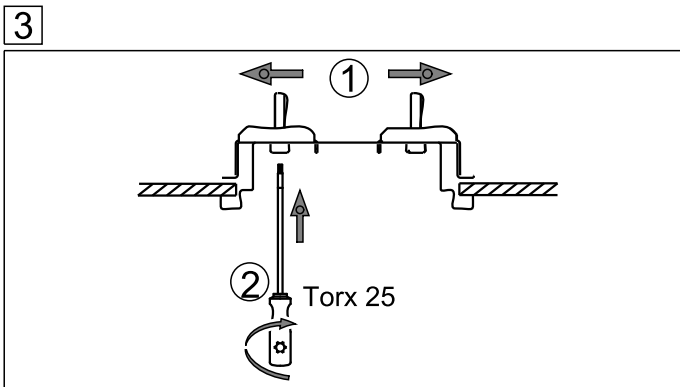

Type	L mm	B mm	H mm	⚡	e
micro-EFA/0800 LED	876	110	57	856 x 100	60
micro-EFA/1100 LED	1157	110	57	1137 x 100	60
micro-EFA/1400 LED	1438	110	57	1418 x 100	60

continuous run:

opening by deinstallation: