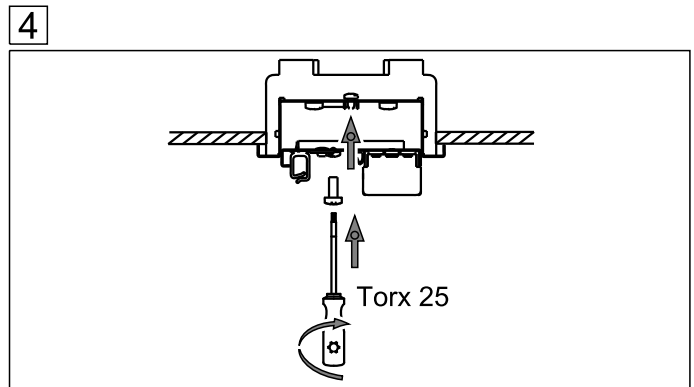

Type	L mm	B mm	H mm	⚡	e
micro-EFA/0800 LED	876	110	57	856 x 100	60
micro-EFA/1100 LED	1157	110	57	1137 x 100	60
micro-EFA/1400 LED	1438	110	57	1418 x 100	60

continuous run:

opening by deinstallation: