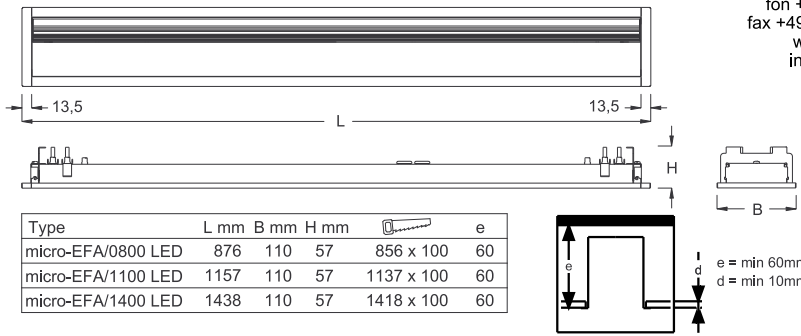

INSTRUCTION

micro-EFA LED

lichtwerk
inspired by light

lichtwerk GmbH
Hellinger Straße 3
D-97486 Königsberg/Bay.
fon +49 9525 9827-0
fax +49 9525 9827-300
www.lichtwerk.de
info@lichtwerk.de

731

asymmetrical

Type	L mm	B mm	H mm	⚡	e
micro-EFA/0800 LED	876	110	57	856 x 100	60
micro-EFA/1100 LED	1157	110	57	1137 x 100	60
micro-EFA/1400 LED	1438	110	57	1418 x 100	60

continuous run:

opening by deinstallation: