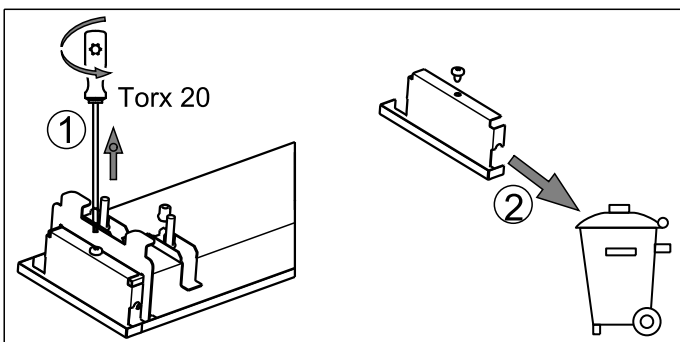

Type	L mm	B mm	H mm	⚡	e
micro-EFA/0800 LED	876	110	57	856 x 100	60
micro-EFA/1100 LED	1157	110	57	1137 x 100	60
micro-EFA/1400 LED	1438	110	57	1418 x 100	60

continuous run:

opening by deinstallation: