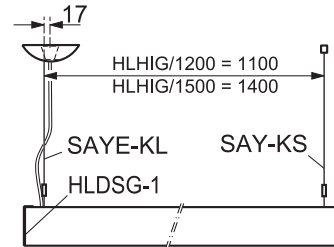

INSTRUCTION

6051

HLHIG/... LED

REGIOLUX

Regiolux GmbH
Hellinger Str. 3
D-97486 Königberg/Bay.
T 09525 89-0
<http://www.regiolux.de>
info@regiolux.de

HLDSG-1
6058 1025 100
6058 1025 105

2x
2x
4x

HLV-1
6058 1000 100

1x
4x

! max 5A !
max L,N,PE,DA,DA