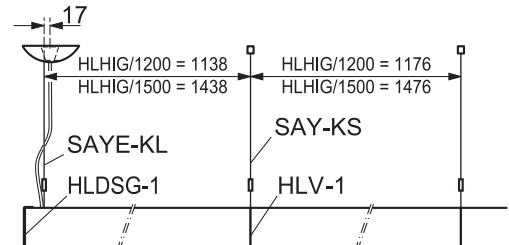

INSTRUCTION

6051

HLHIG/... LED

REGIOLUX

Regiolux GmbH
Hellinger Str. 3
D-97486 Königberg/Bay.
T 09525 89-0
<http://www.regiolux.de>
info@regiolux.de

HLDSG-1
6058 1025 100
6058 1025 105

2x
2x
4x

HLV-1
6058 1000 100

1x
4x

! max 5A !
max L,N,PE,DA,DA