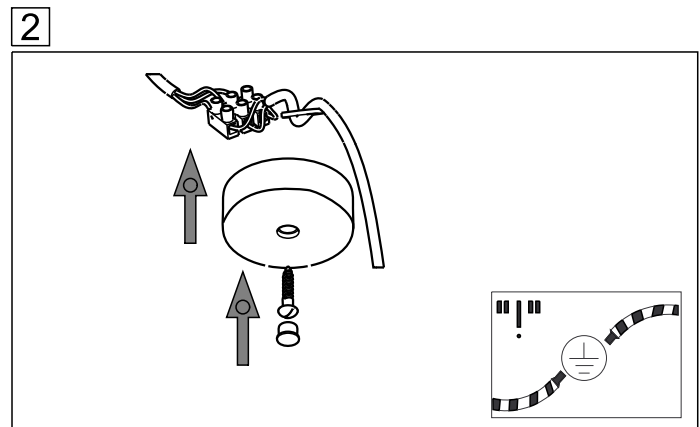

## fino-HK -HMP LED

lichtwerk  
inspired by light

lichtwerk GmbH  
Hellinger Straße 3  
D-97486 Königsberg/Bay.  
fon +49 9525 9827-0  
fax +49 9525 9827-300  
www.lichtwerk.de  
info@lichtwerk.de

535

Type	L mm	B mm	H mm	A1 mm
fino-HK-HMP /1100 LED	1143	72	92	1099
fino-HK-HMP /1400 LED	1424	72	92	1380
fino-HK-HMP /2200 LED	2272	72	92	2228
fino-HK-HMP /2800 LED	2834	72	92	2790