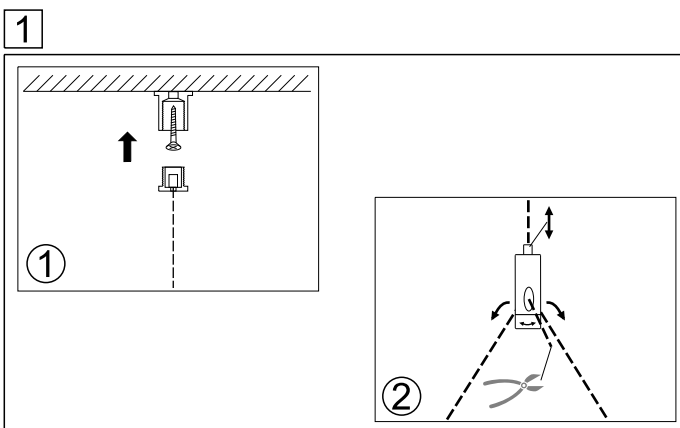

## fino-HK -HMP LED

lichtwerk  
inspired by light

lichtwerk GmbH  
Hellinger Straße 3  
D-97486 Königsberg/Bay.  
fon +49 9525 9827-0  
fax +49 9525 9827-300  
www.lichtwerk.de  
info@lichtwerk.de

535

Type	L mm	B mm	H mm	A1 mm
fino-HK-HMP /1100 LED	1143	72	92	1099
fino-HK-HMP /1400 LED	1424	72	92	1380
fino-HK-HMP /2200 LED	2272	72	92	2228
fino-HK-HMP /2800 LED	2834	72	92	2790