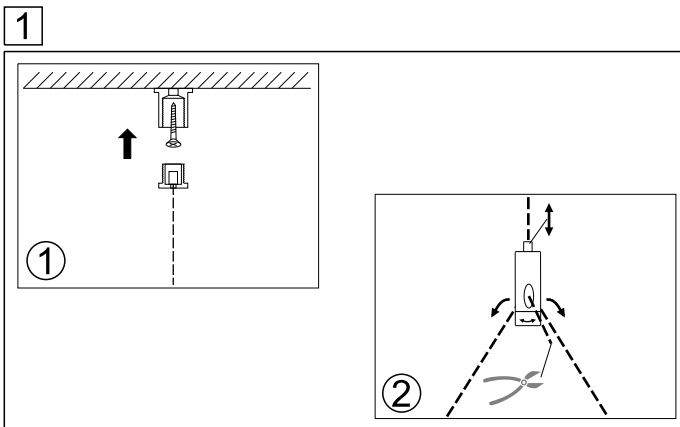

## fino-HK -HMP LED

lichtwerk  
inspired by light

lichtwerk GmbH  
Hellinger Straße 3  
D-97486 Königsberg/Bay.  
fon +49 9525 9827-0  
fax +49 9525 9827-300  
www.lichtwerk.de  
info@lichtwerk.de

535

Type	L mm	B mm	H mm	A1 mm
fino-HK-HMP /1100 LED	1143	72	92	1099
fino-HK-HMP /1400 LED	1424	72	92	1380
fino-HK-HMP /2200 LED	2272	72	92	2228
fino-HK-HMP /2800 LED	2834	72	92	2790