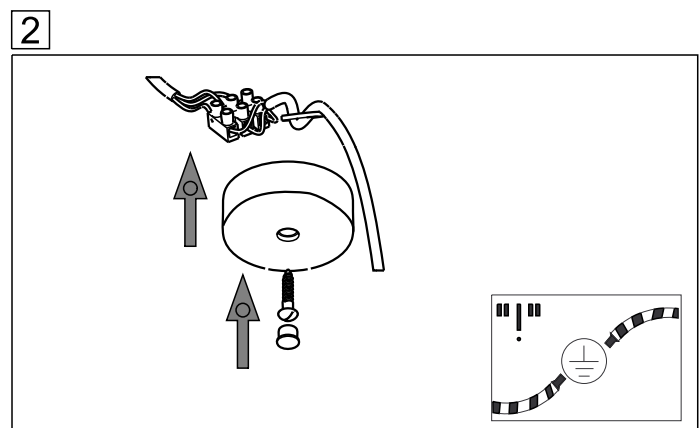

## fino-HK -HMP LED

lichtwerk  
inspired by light

lichtwerk GmbH  
Hellinger Straße 3  
D-97486 Königsberg/Bay.  
fon +49 9525 9827-0  
fax +49 9525 9827-300  
www.lichtwerk.de  
info@lichtwerk.de

535

Type	L mm	B mm	H mm	A1 mm
fino-HK-HMP /1100 LED	1143	72	92	1099
fino-HK-HMP /1400 LED	1424	72	92	1380
fino-HK-HMP /2200 LED	2272	72	92	2228
fino-HK-HMP /2800 LED	2834	72	92	2790