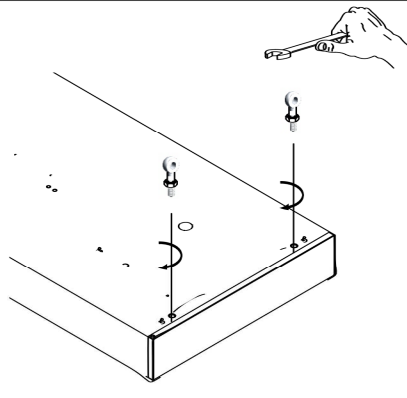

DW 235/80
 37290001100

2x 4x 4x

SOH/700 = 770
 SOH/1000 = 1095
 SOH/1300 = 1420

min Ø6
 +
 min Ø18

DW 235/30°
 37290006100

2x 2x 8x 12x 4x

SOH/700 = 729
 SOH/1000 = 1054
 SOH/1300 = 1379

min Ø6
 +
 min Ø18

INSTRUCTION

KKH 4
37290004100

-  4x
M6x30
-  4x
-  4x

Option

INSTRUCTION

BW-SDT 235
37290009100

M6x20
SW10

M6x12
Torx30