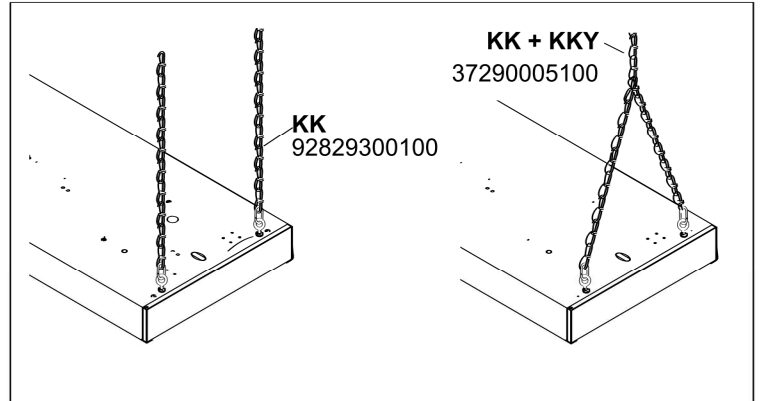

DW 235/80
 37290001100

2x 4x 4x

SOH/700 = 770
 SOH/1000 = 1095
 SOH/1300 = 1420

min Ø6
 +
 min Ø18

DW 235/30°
 37290006100

2x 2x 8x 12x 4x

SOH/700 = 729
 SOH/1000 = 1054
 SOH/1300 = 1379

min Ø6
 +
 min Ø18

INSTRUCTION

KKH 4
37290004100

-  4x
M6x30
-  4x
-  4x

Option

INSTRUCTION

BW-SDT 235
37290009100

M6x20
SW10

M6x12
Torx30