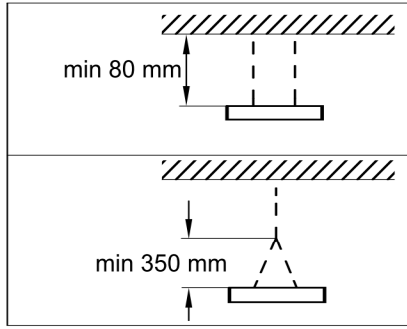

DW 235/80
 37290001100

2x 4x 4x

SOH/700 = 770
 SOH/1000 = 1095
 SOH/1300 = 1420

min Ø6
 +
 min Ø18

DW 235/30°
 37290006100

2x 2x 8x 12x 4x

SOH/700 = 729
 SOH/1000 = 1054
 SOH/1300 = 1379

min Ø6
 +
 min Ø18

INSTRUCTION

KKH 4
37290004100

-  4x
M6x30
-  4x
-  4x

Option

INSTRUCTION

BW-SDT 235
37290009100

M6x20
SW10

M6x12
Torx30