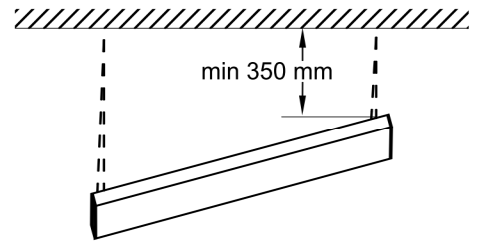

DW 235/80
 37290001100

2x 4x 4x

SOH/700 = 770
 SOH/1000 = 1095
 SOH/1300 = 1420

min Ø6
 +
 min Ø18

DW 235/30°
 37290006100

2x 2x 8x 12x 4x

SOH/700 = 729
 SOH/1000 = 1054
 SOH/1300 = 1379

min Ø6
 +
 min Ø18

INSTRUCTION

KKH 4
37290004100

-  4x
M6x30
-  4x
-  4x

Option

INSTRUCTION

BW-SDT 235
37290009100

M6x20
SW10

M6x12
Torx30