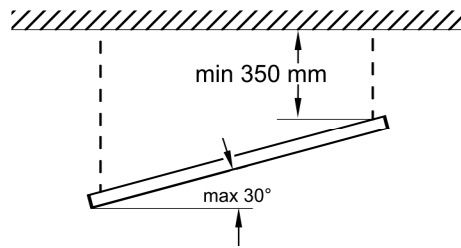

DW 235/80
 37290001100

2x 4x 4x

SOH/700 = 770
 SOH/1000 = 1095
 SOH/1300 = 1420

min Ø6
 +
 min Ø18

DW 235/30°
 37290006100

2x 2x 8x 12x 4x

SOH/700 = 729
 SOH/1000 = 1054
 SOH/1300 = 1379

min Ø6
 +
 min Ø18

INSTRUCTION

KKH 4
37290004100

-  4x
M6x30
-  4x
-  4x

Option

INSTRUCTION

BW-SDT 235
37290009100

M6x20
SW10

M6x12
Torx30