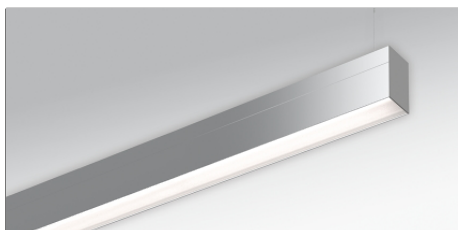

543

Type	L mm	B mm	H mm	A1 mm
serio-HIMP/1100 LED	1127	61	106	1025
serio-HIMP/1400 LED	1407	61	106	1305
serio-HIMP/1700 LED	1687	61	106	1585
serio-HIMP/2200 LED	2247	61	106	2145
serio-HIMP/2800 LED	2807	61	106	2705