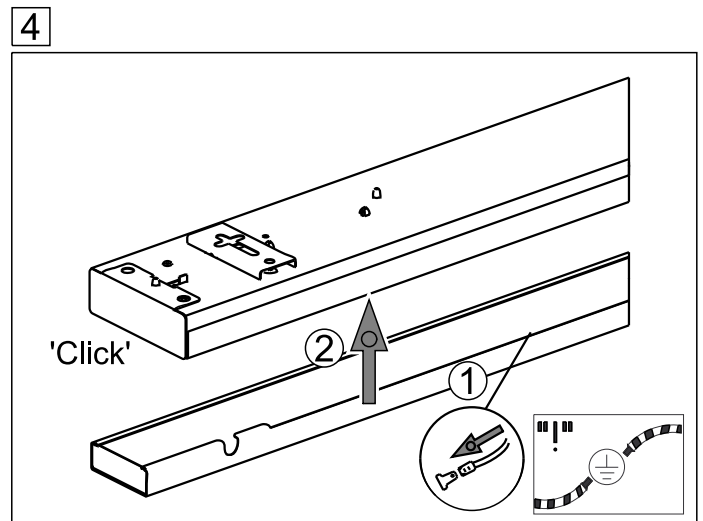

INSTRUCTION

micro-AFA LED

lichtwerk
inspired by light

lichtwerk GmbH
D-97486 Königsberg/Bay.
fon +49 9525 9827-0
fax +49 9525 9827-300
www.lichtwerk.de
info@lichtwerk.de

531

continuous run:

Type	L mm	B mm	H mm	A1 mm	A2 mm	X mm	Y mm
micro-AFA/0800 LED	850	82	32	700	148	95	10
micro-AFA/1100 LED	1131	82	32	980	149	0	10
micro-AFA/1400 LED	1412	82	32	1260	150	0	10