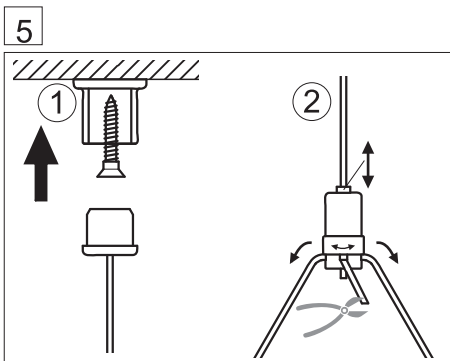

INSTRUCTION

lichtwerk
inspired by light

micro-SAES LED 531

lichtwerk GmbH
Hellinger Straße 3
D-97486 Königshausen/Bay.
fon +49 9525 9827-0
fax +49 9525 9827-300
www.lichtwerk.de
info@lichtwerk.de

10609 - 05/2016

INSTRUCTION

lichtwerk
inspired by light

micro-SAVS LED 531

lichtwerk GmbH
Hellinger Straße 3
D-97486 Königshausen/Bay.
fon +49 9525 9827-0
fax +49 9525 9827-300
www.lichtwerk.de
info@lichtwerk.de