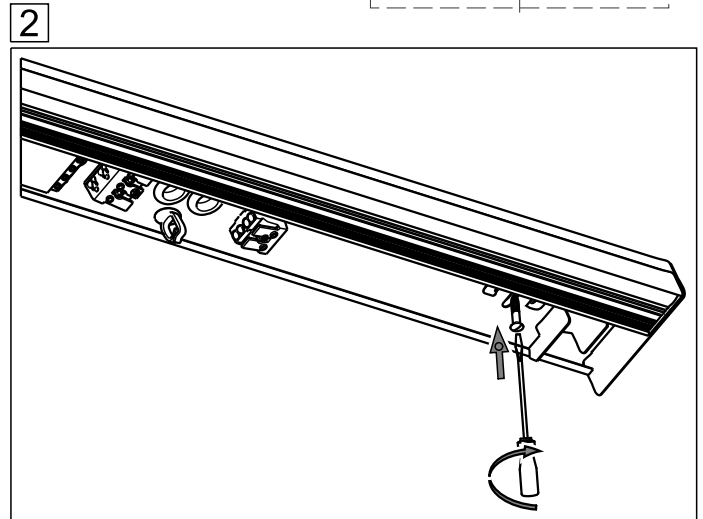

INSTRUCTION

micro-AFA LED

lichtwerk
inspired by light

lichtwerk GmbH
D-97486 Königsberg/Bay.
fon +49 9525 9827-0
fax +49 9525 9827-300
www.lichtwerk.de
info@lichtwerk.de

531

continuous run:

Type	L mm	B mm	H mm	A1 mm	A2 mm	X mm	Y mm
micro-AFA/0800 LED	850	82	32	700	148	95	10
micro-AFA/1100 LED	1131	82	32	980	149	0	10
micro-AFA/1400 LED	1412	82	32	1260	150	0	10