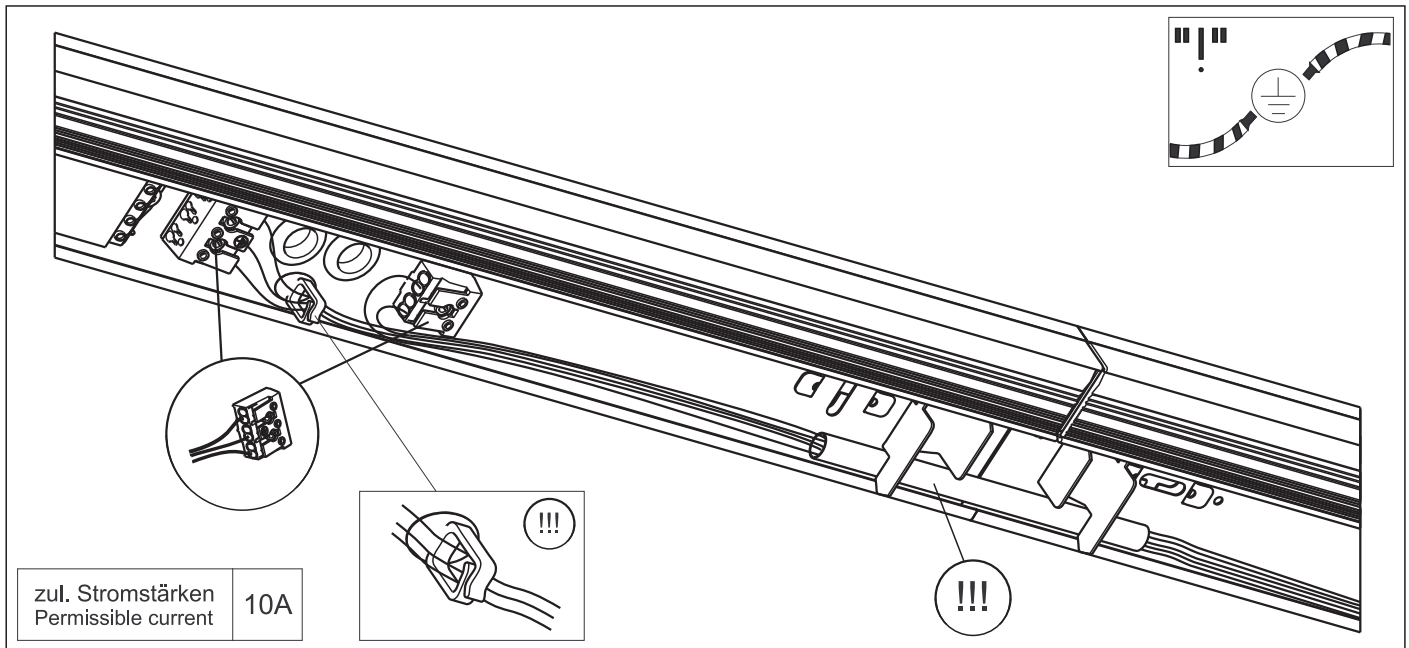

continuous run:

opening by deinstallation:

INSTRUCTION

micro-DV LED
5319000100

lichtwerk
inspired by light

lichtwerk GmbH
D-97486 Königshausen/Br. / Bay.
fon +49 9525 9827-0
fax +49 9525 9827-300
www.lichtwerk.de
info@lichtwerk.de