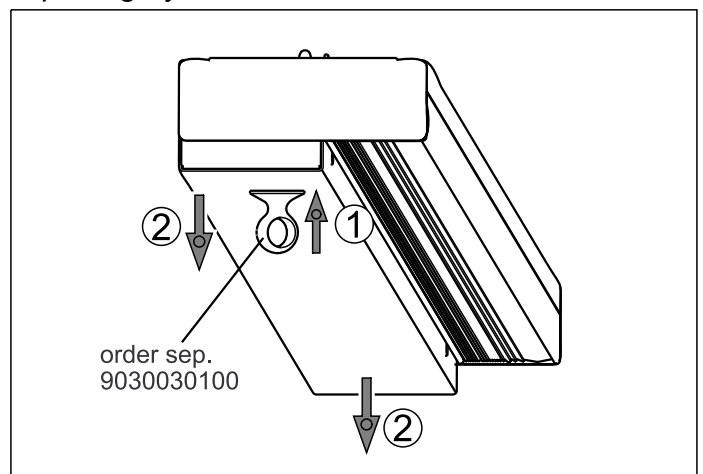

opening by deinstallation: