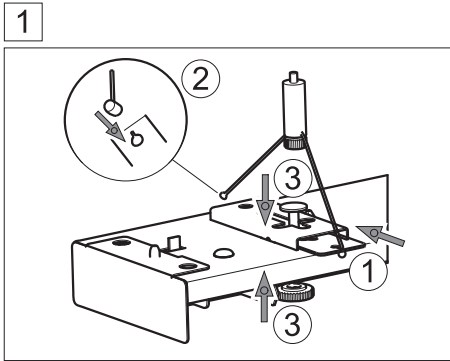

INSTRUCTION

lichtwerk
inspired by light

micro-SAES LED 531

lichtwerk GmbH
Hellinger Straße 3
D-97486 Königshausen/Bay.
fon +49 9525 9827-0
fax +49 9525 9827-300
www.lichtwerk.de
info@lichtwerk.de

10609 - 05/2016

INSTRUCTION

lichtwerk
inspired by light

micro-SAVS LED 531

lichtwerk GmbH
Hellinger Straße 3
D-97486 Königshausen/Bay.
fon +49 9525 9827-0
fax +49 9525 9827-300
www.lichtwerk.de
info@lichtwerk.de