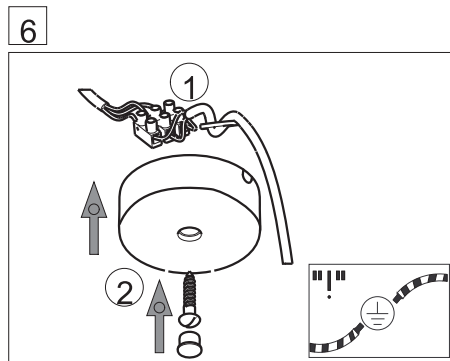

INSTRUCTION

lichtwerk
inspired by light

micro-SAES LED 531

lichtwerk GmbH
Hellinger Straße 3
D-97486 Königshausen/Bay.
fon +49 9525 9827-0
fax +49 9525 9827-300
www.lichtwerk.de
info@lichtwerk.de

10609 - 05/2016

INSTRUCTION

lichtwerk
inspired by light

micro-SAVS LED 531

lichtwerk GmbH
Hellinger Straße 3
D-97486 Königshausen/Bay.
fon +49 9525 9827-0
fax +49 9525 9827-300
www.lichtwerk.de
info@lichtwerk.de