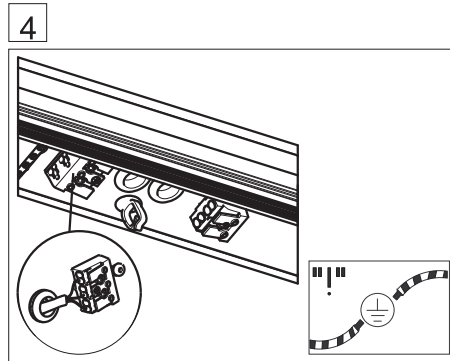

INSTRUCTION

lichtwerk
inspired by light

micro-SAES LED 531

lichtwerk GmbH
Hellinger Straße 3
D-97486 Königshausen/Bay.
fon +49 9525 9827-0
fax +49 9525 9827-300
www.lichtwerk.de
info@lichtwerk.de

10609 - 05/2016

INSTRUCTION

lichtwerk
inspired by light

micro-SAVS LED 531

lichtwerk GmbH
Hellinger Straße 3
D-97486 Königshausen/Bay.
fon +49 9525 9827-0
fax +49 9525 9827-300
www.lichtwerk.de
info@lichtwerk.de