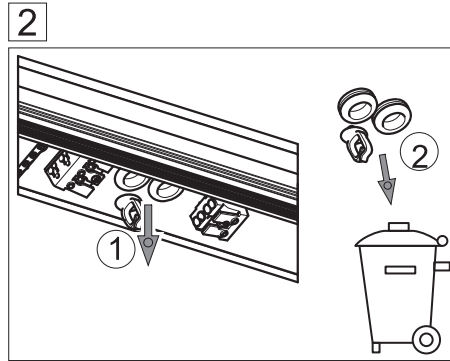

INSTRUCTION

lichtwerk
inspired by light

micro-SAES LED 531

lichtwerk GmbH
Hellinger Straße 3
D-97486 Königshausen/Bay.
fon +49 9525 9827-0
fax +49 9525 9827-300
www.lichtwerk.de
info@lichtwerk.de

10609 - 05/2016

INSTRUCTION

lichtwerk
inspired by light

micro-SAVS LED 531

lichtwerk GmbH
Hellinger Straße 3
D-97486 Königshausen/Bay.
fon +49 9525 9827-0
fax +49 9525 9827-300
www.lichtwerk.de
info@lichtwerk.de