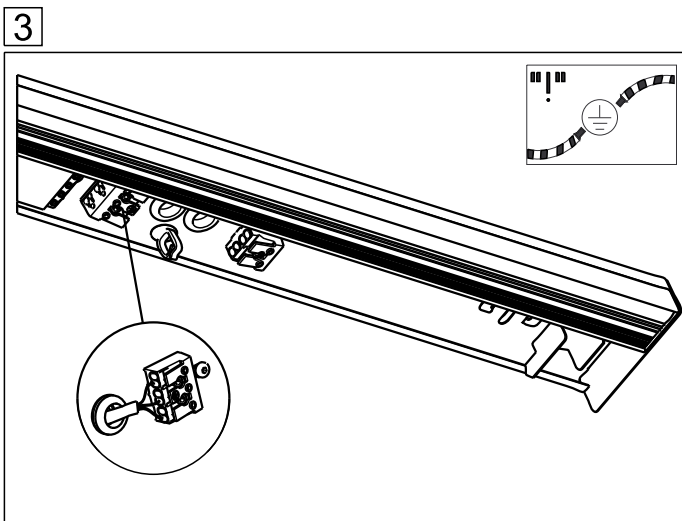

INSTRUCTION

micro-AFA LED

lichtwerk
inspired by light

lichtwerk GmbH
D-97486 Königsberg/Bay.
fon +49 9525 9827-0
fax +49 9525 9827-300
www.lichtwerk.de
info@lichtwerk.de

531

continuous run:

Type	L mm	B mm	H mm	A1 mm	A2 mm	X mm	Y mm
micro-AFA/0800 LED	850	82	32	700	148	95	10
micro-AFA/1100 LED	1131	82	32	980	149	0	10
micro-AFA/1400 LED	1412	82	32	1260	150	0	10