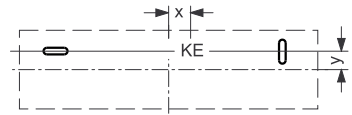

INSTRUCTION

micro-AFA LED

lichtwerk
inspired by light

lichtwerk GmbH
D-97486 Königsberg/Bay.
fon +49 9525 9827-0
fax +49 9525 9827-300
www.lichtwerk.de
info@lichtwerk.de

531

continuous run:

Type	L mm	B mm	H mm	A1 mm	A2 mm	X mm	Y mm
micro-AFA/0800 LED	850	82	32	700	148	95	10
micro-AFA/1100 LED	1131	82	32	980	149	0	10
micro-AFA/1400 LED	1412	82	32	1260	150	0	10