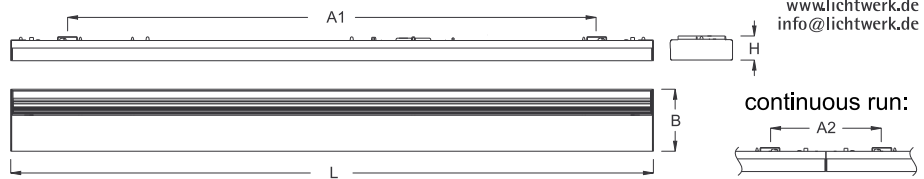

INSTRUCTION

micro-AFA LED

lichtwerk
inspired by light

lichtwerk GmbH
D-97486 Königsberg/Bay.
fon +49 9525 9827-0
fax +49 9525 9827-300
www.lichtwerk.de
info@lichtwerk.de

531

continuous run:

Type	L mm	B mm	H mm	A1 mm	A2 mm	X mm	Y mm
micro-AFA/0800 LED	850	82	32	700	148	95	10
micro-AFA/1100 LED	1131	82	32	980	149	0	10
micro-AFA/1400 LED	1412	82	32	1260	150	0	10