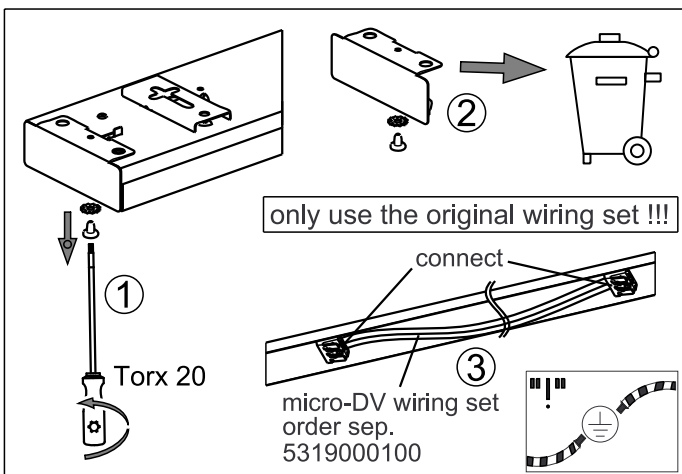

continuous run: