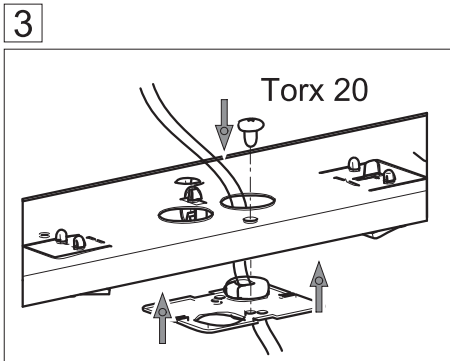

INSTRUCTION

lichtwerk
inspired by light

micro-SAES LED 531

lichtwerk GmbH
Hellinger Straße 3
D-97486 Königshausen/Bay.
fon +49 9525 9827-0
fax +49 9525 9827-300
www.lichtwerk.de
info@lichtwerk.de

10609 - 05/2016

INSTRUCTION

lichtwerk
inspired by light

micro-SAVS LED 531

lichtwerk GmbH
Hellinger Straße 3
D-97486 Königshausen/Bay.
fon +49 9525 9827-0
fax +49 9525 9827-300
www.lichtwerk.de
info@lichtwerk.de