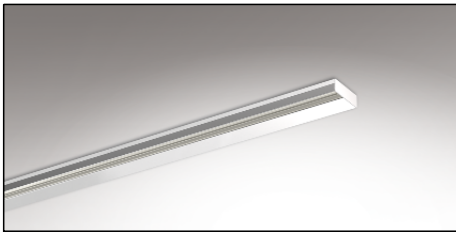

INSTRUCTION

micro-AFA LED

lichtwerk
inspired by light

lichtwerk GmbH
D-97486 Königsberg/Bay.
fon +49 9525 9827-0
fax +49 9525 9827-300
www.lichtwerk.de
info@lichtwerk.de

531

continuous run:

Type	L mm	B mm	H mm	A1 mm	A2 mm	X mm	Y mm
micro-AFA/0800 LED	850	82	32	700	148	95	10
micro-AFA/1100 LED	1131	82	32	980	149	0	10
micro-AFA/1400 LED	1412	82	32	1260	150	0	10