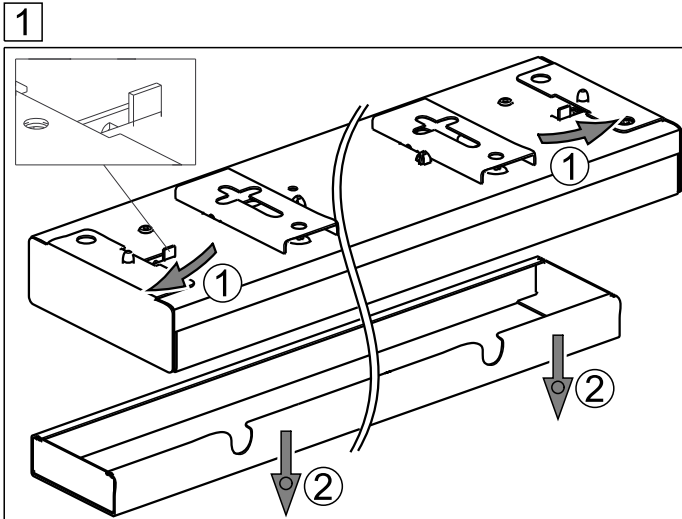

INSTRUCTION

micro-AFA LED

lichtwerk
inspired by light

lichtwerk GmbH
D-97486 Königsberg/Bay.
fon +49 9525 9827-0
fax +49 9525 9827-300
www.lichtwerk.de
info@lichtwerk.de

531

continuous run:

Type	L mm	B mm	H mm	A1 mm	A2 mm	X mm	Y mm
micro-AFA/0800 LED	850	82	32	700	148	95	10
micro-AFA/1100 LED	1131	82	32	980	149	0	10
micro-AFA/1400 LED	1412	82	32	1260	150	0	10